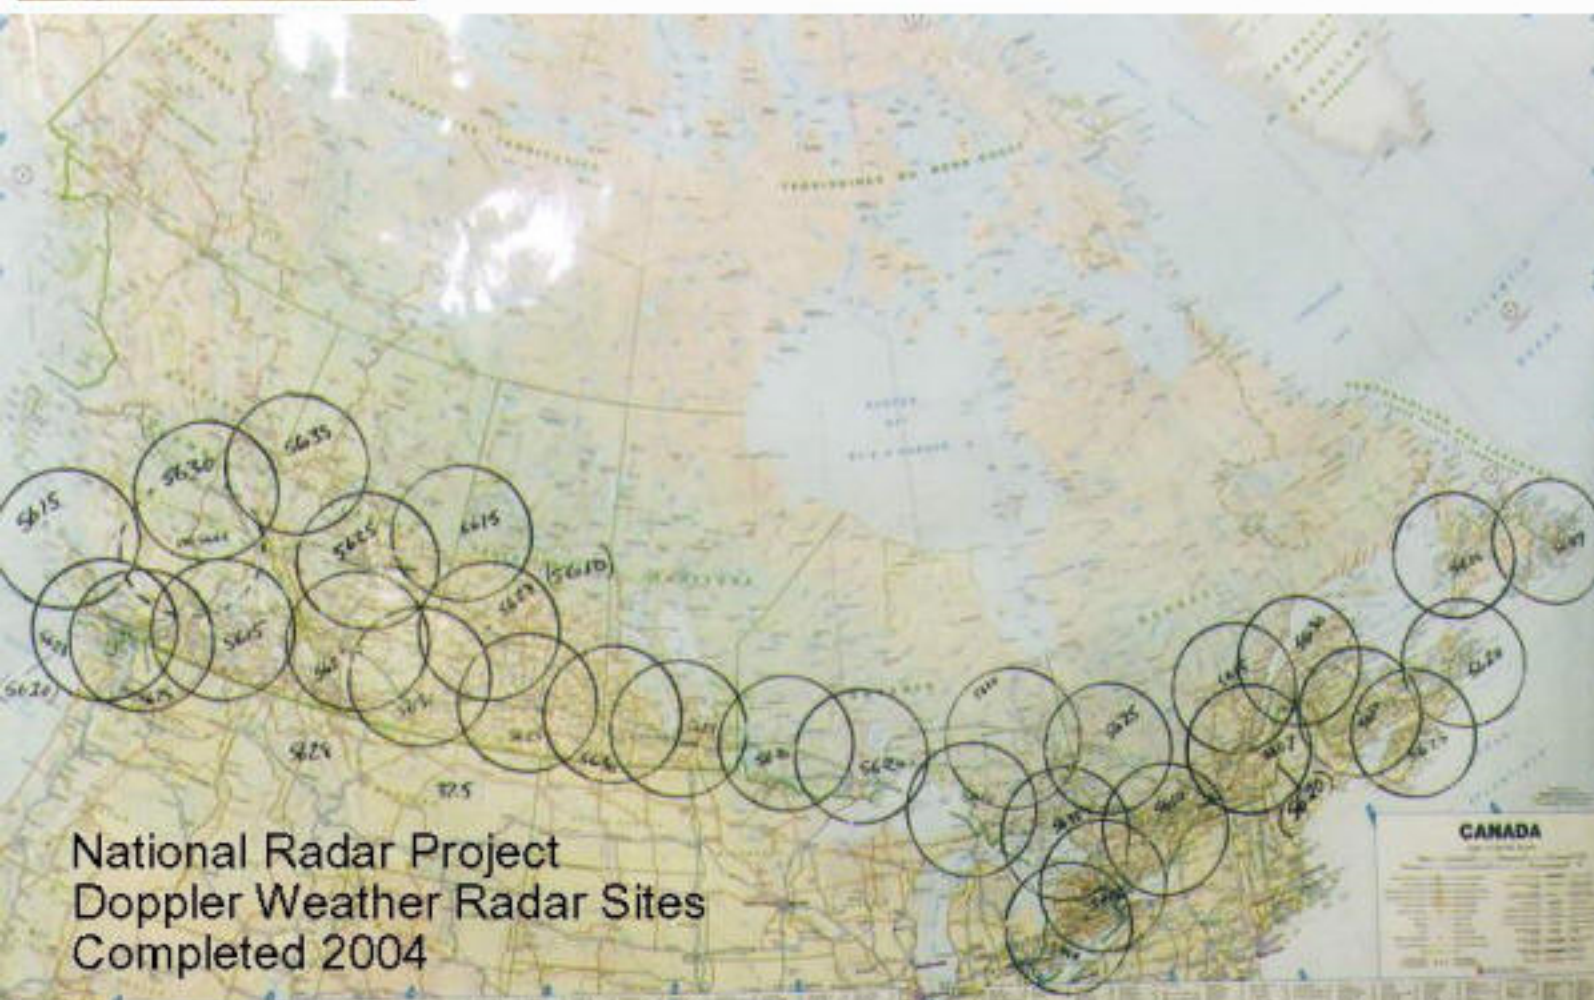

**98E - Sites
Western Canada**

Aldergrove, BC

Spirit River, AB

Cold Lake, AB

Dryden, Ont

Silver Star Mt
Vernon, BC

Prince George, BC

Carvel, AB

Departure Lake
(Timmins)
Ont

Montreal River
Harbour, Ont

Chipman, NB

Marion Bridge, NS

Lasseter Lake, Ont

**98A sites
All Canada**

Amqui

Gore

Marble Mt

Britt

Exeter

Woodlands

Franktown

Bethune

Mt Sicker

National Radar Project
Doppler Weather Radar Sites
Completed 2004

CANADA