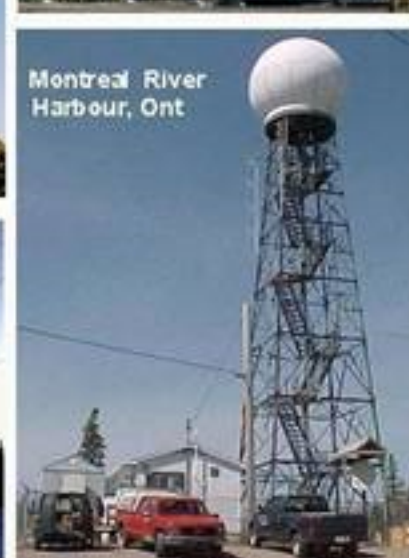

Lasseter Lake, Ont